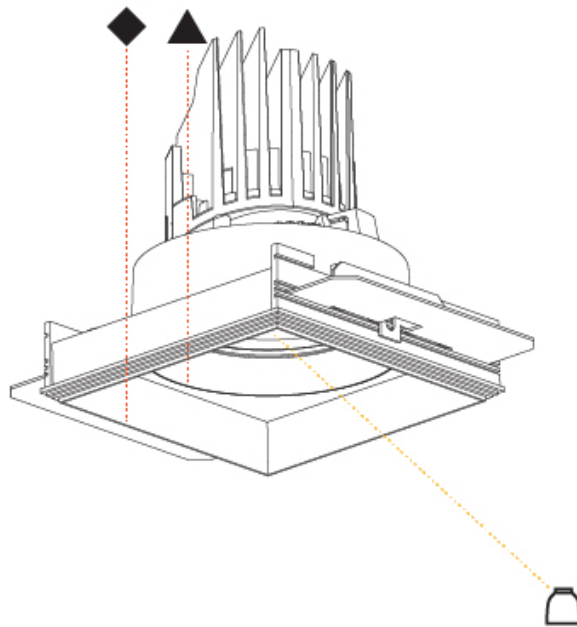

#### PHYSICAL

Shape: Square  
 Diameter (mm): 95  
 Diameter (in): 3 3/4  
 Length (mm): 106  
 Length (in): 4 1/16  
 Width (mm): 106  
 Width (in): 4 1/16  
 Height (mm): 134  
 Height (in): 5 1/4  
 Ceiling Thickness (mm): 10 / 12.5 / 15 / 25  
 Ceiling Thickness (in): 3/8 or 1/2 or 9/16 or 1  
 Min. Recessing Depth (mm): 150  
 Min. Recessing Depth (in): 5 7/8  
 Light Distribution: Adjustable / Downlight  
 Weight (kg): 0.655  
 Weight (lbs): 1.44  
 Fixture Finish: SSR / BKV / CWI / CRY / HAB / UFT / ITA / RUA / FTG / MYG / LOD / PUS / FRO / FUP / KIA / POP / BLS / SPG / MEY / GOH / GUM / CHC / COM / ABZ / JAG / OBR / MOS / ROR  
 Fixture Material: Aluminum Die Cast  
 Cut-out Measurements: 120mm / 4 3/4" x 120mm / 4 3/4"  
 Upon Request: Unique Ceiling Thickness

## BIONIQ SQUARE ADJUSTABLE TRIMLESS

A37887-

PROJECT

TYPE

SPECIFIER

QUANTITY

DATE

PROJECT
TYPE
SPECIFIER
QUANTITY
DATE